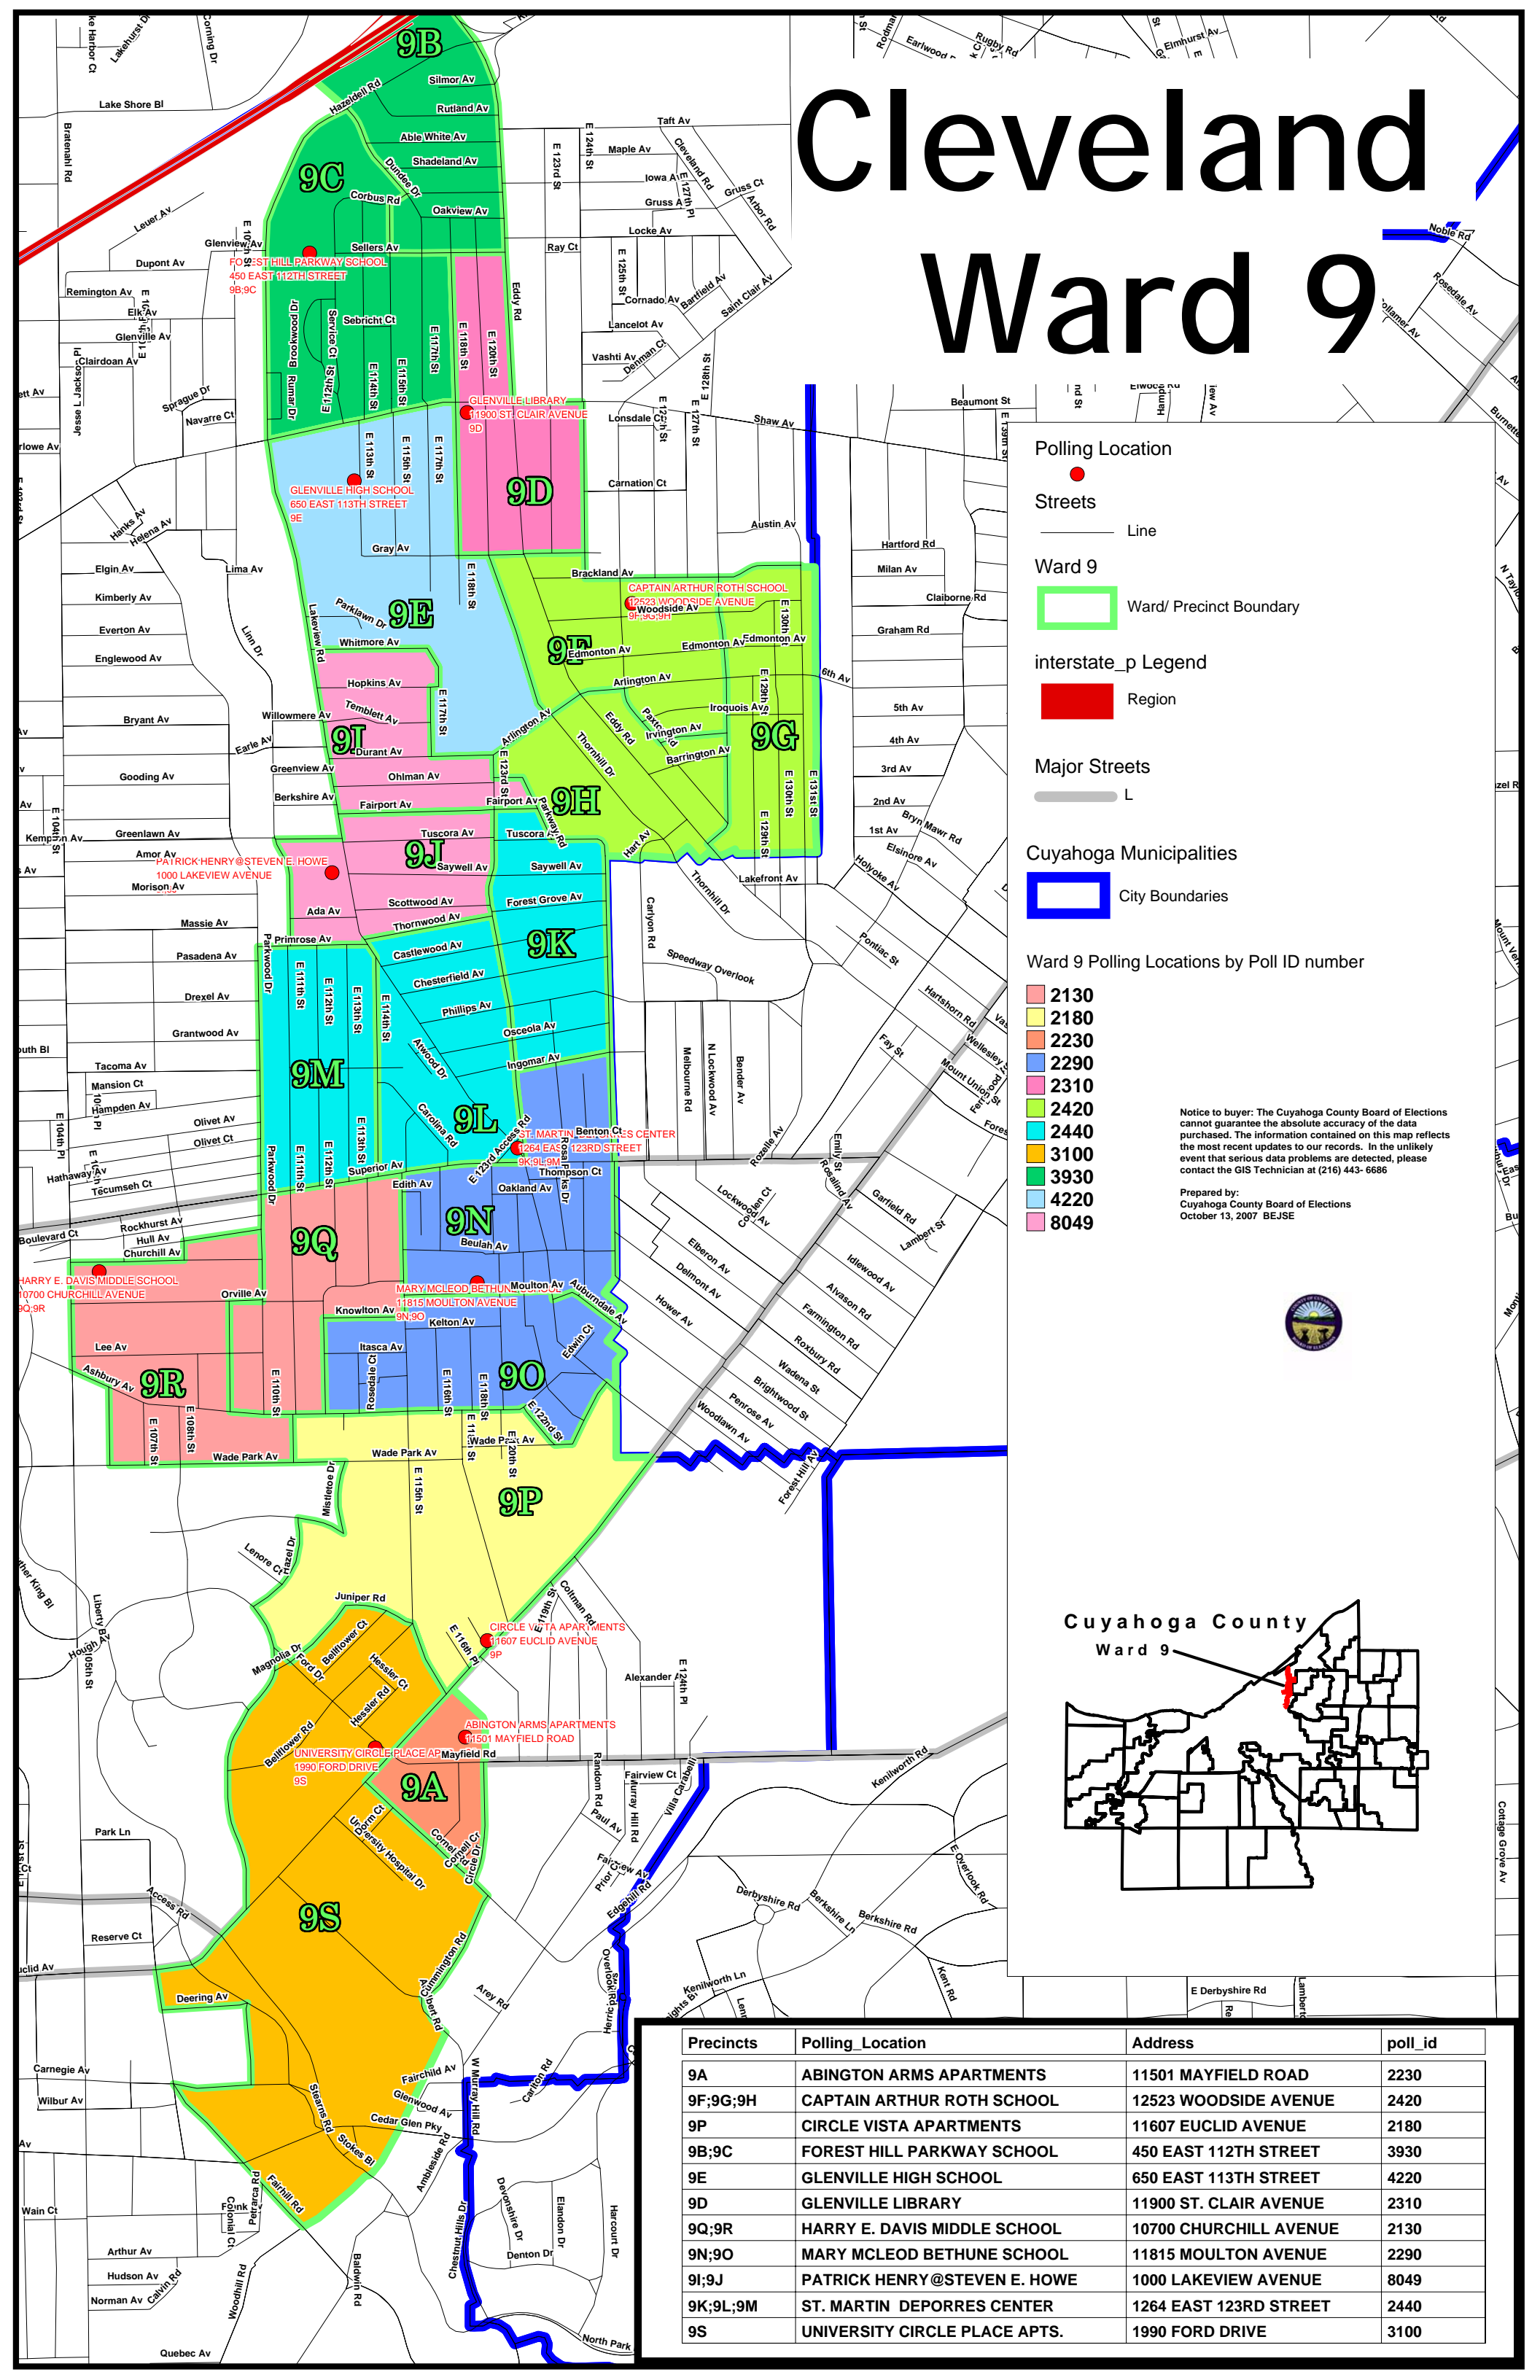

Cleveland Ward 9

Polling Location

Streets

Line

Ward 9

Ward/ Precinct Boundary

interstate_p Legend

Region

Major Streets

Cuyahoga Municipalities

City Boundaries

Ward 9 Polling Locations by Poll ID number

- 2130
- 2180
- 2230
- 2290
- 2310
- 2420
- 2440
- 3100
- 3930
- 4220
- 8049

Notice to buyer: The Cuyahoga County Board of Elections cannot guarantee the absolute accuracy of the data purchased. The information contained on this map reflects the most recent updates to our records. In the unlikely event that serious data problems are detected, please contact the GIS Technician at (216) 443-6686

Prepared by:
Cuyahoga County Board of Elections
October 13, 2007 BEJSE

Cuyahoga County
Ward 9

Precincts	Polling_Location	Address	poll_id
9A	ABINGTON ARMS APARTMENTS	11501 MAYFIELD ROAD	2230
9F;9G;9H	CAPTAIN ARTHUR ROTH SCHOOL	12523 WOODSIDE AVENUE	2420
9P	CIRCLE VISTA APARTMENTS	11607 EUCLID AVENUE	2180
9B;9C	FOREST HILL PARKWAY SCHOOL	450 EAST 112TH STREET	3930
9E	GLENVILLE HIGH SCHOOL	650 EAST 113TH STREET	4220
9D	GLENVILLE LIBRARY	11900 ST. CLAIR AVENUE	2310
9Q;9R	HARRY E. DAVIS MIDDLE SCHOOL	10700 CHURCHILL AVENUE	2130
9N;9O	MARY MCLEOD BETHUNE SCHOOL	11815 MOULTON AVENUE	2290
9I;9J	PATRICK HENRY@STEVEN E. HOWE	1000 LAKEVIEW AVENUE	8049
9K;9L;9M	ST. MARTIN DEPORRES CENTER	1264 EAST 123RD STREET	2440
9S	UNIVERSITY CIRCLE PLACE APTS.	1990 FORD DRIVE	3100